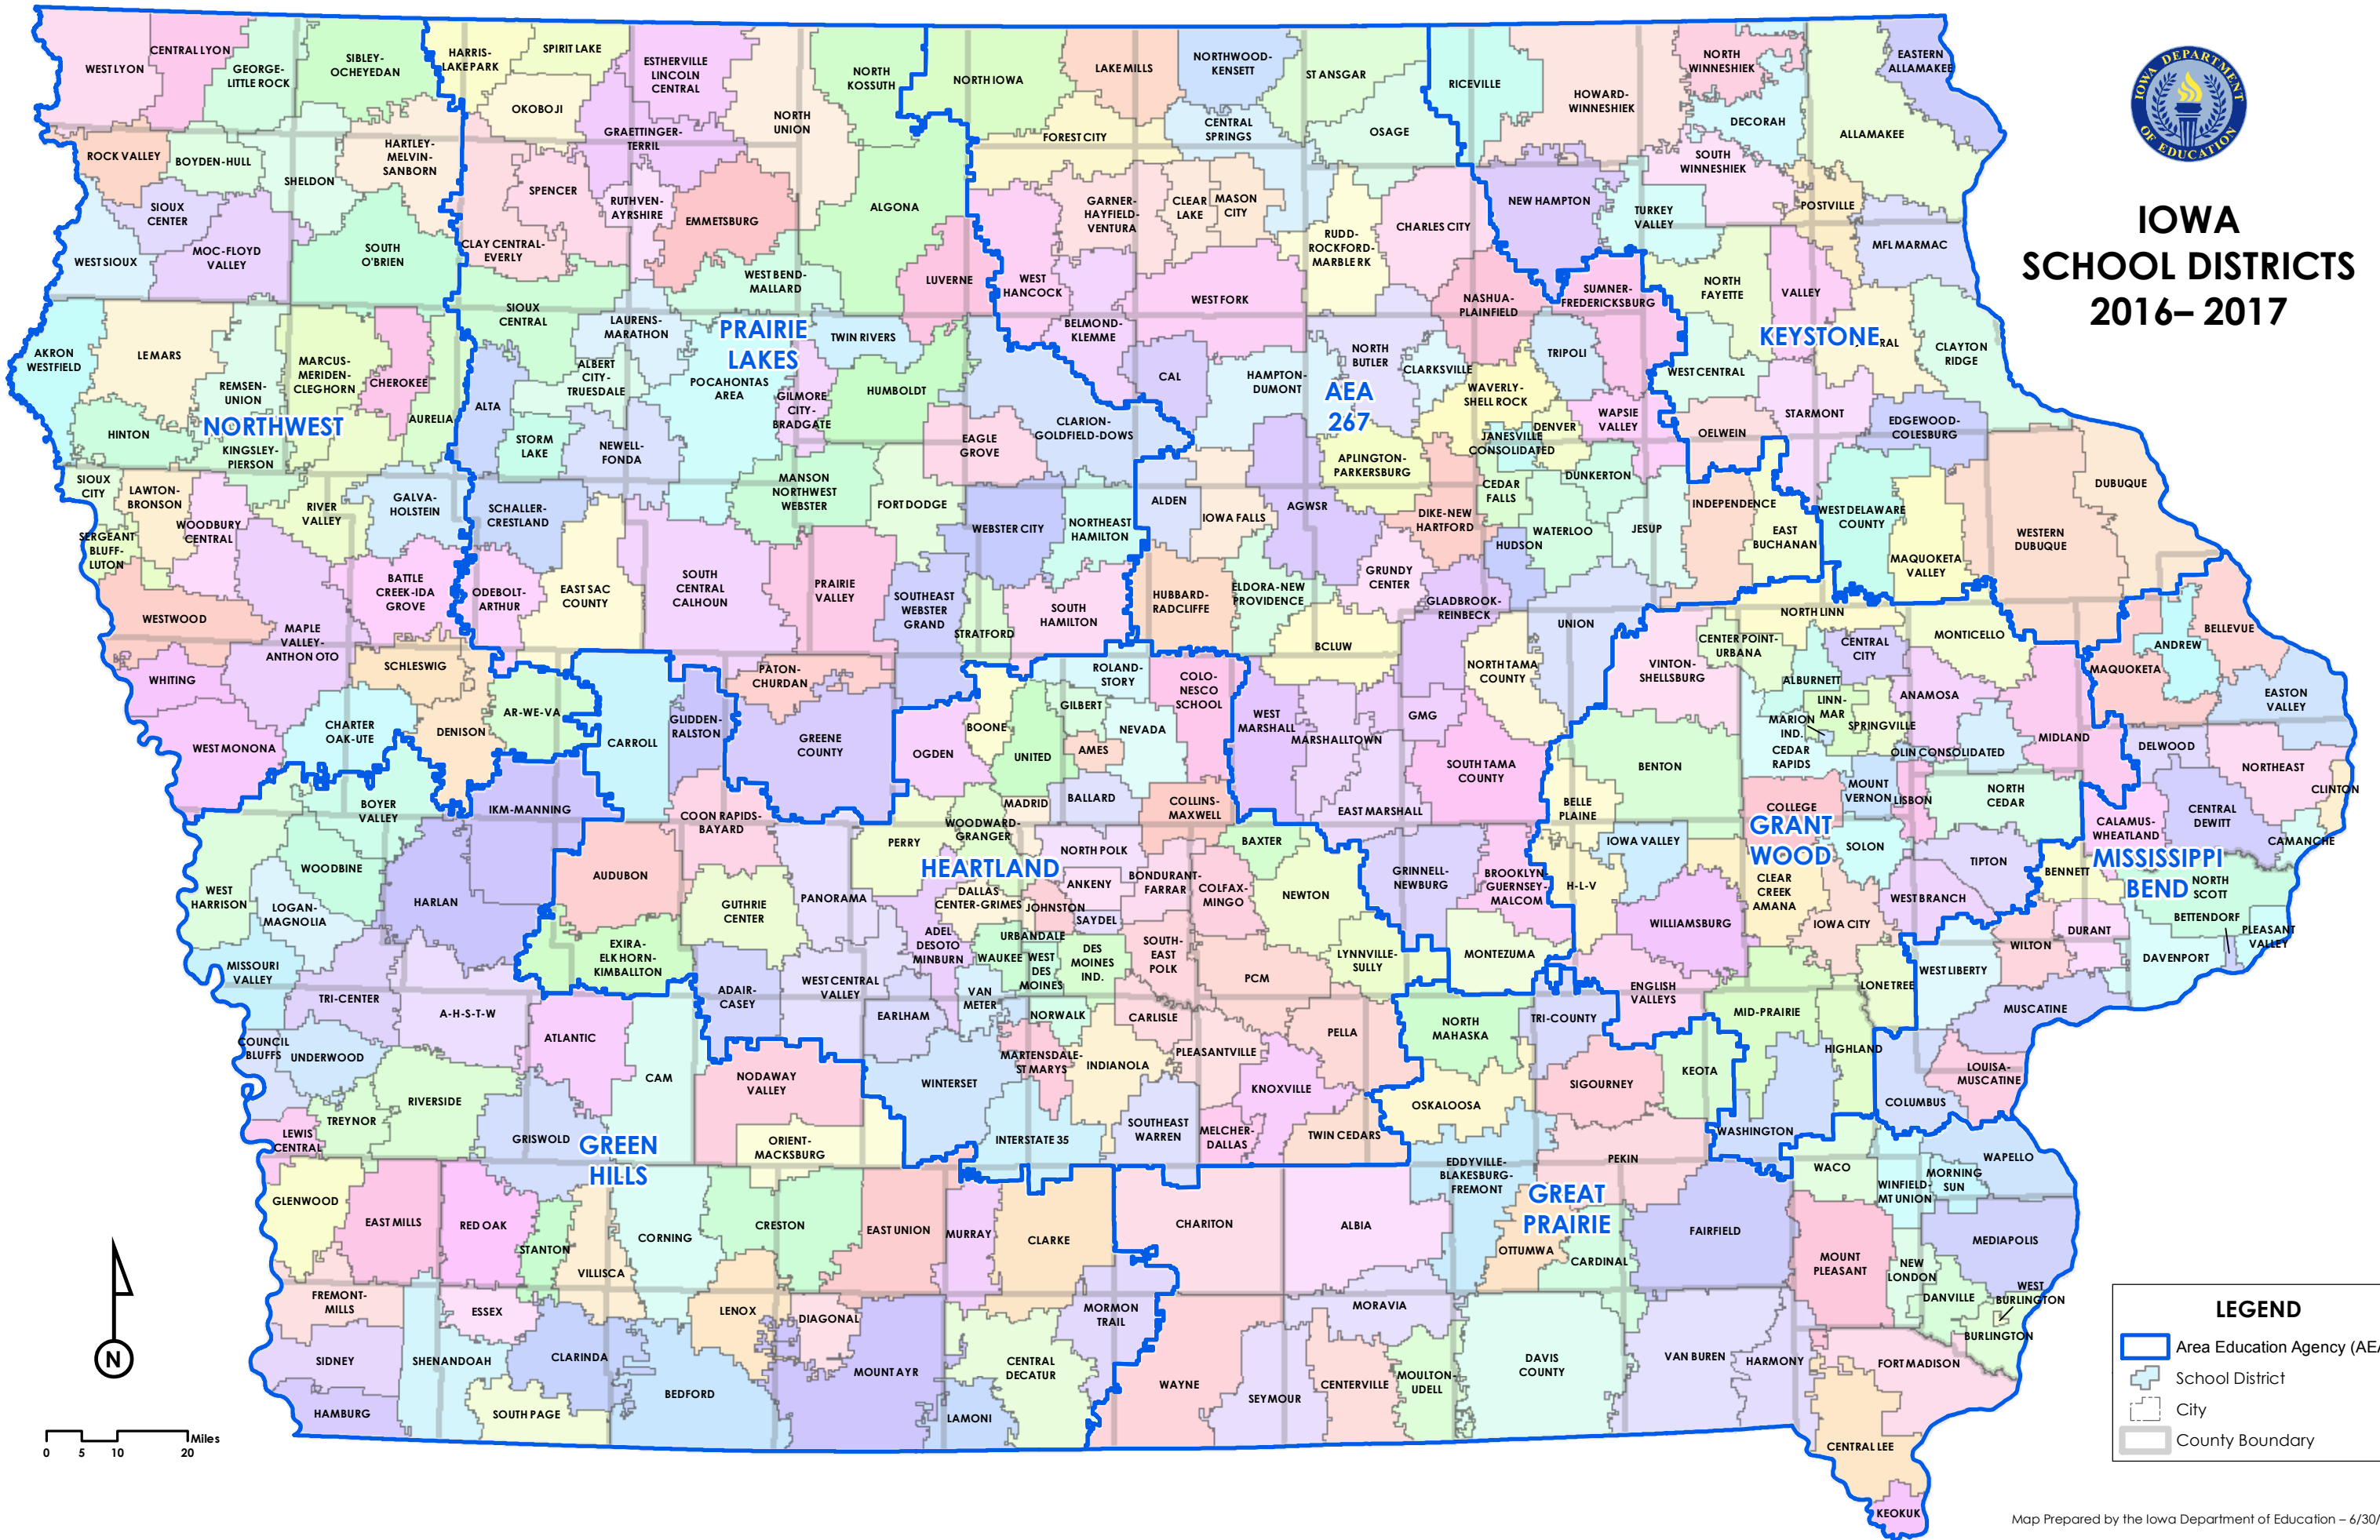

IOWA SCHOOL DISTRICTS 2016-2017

LEGEND

- Area Education Agency (AEA)
- School District
- City
- County Boundary