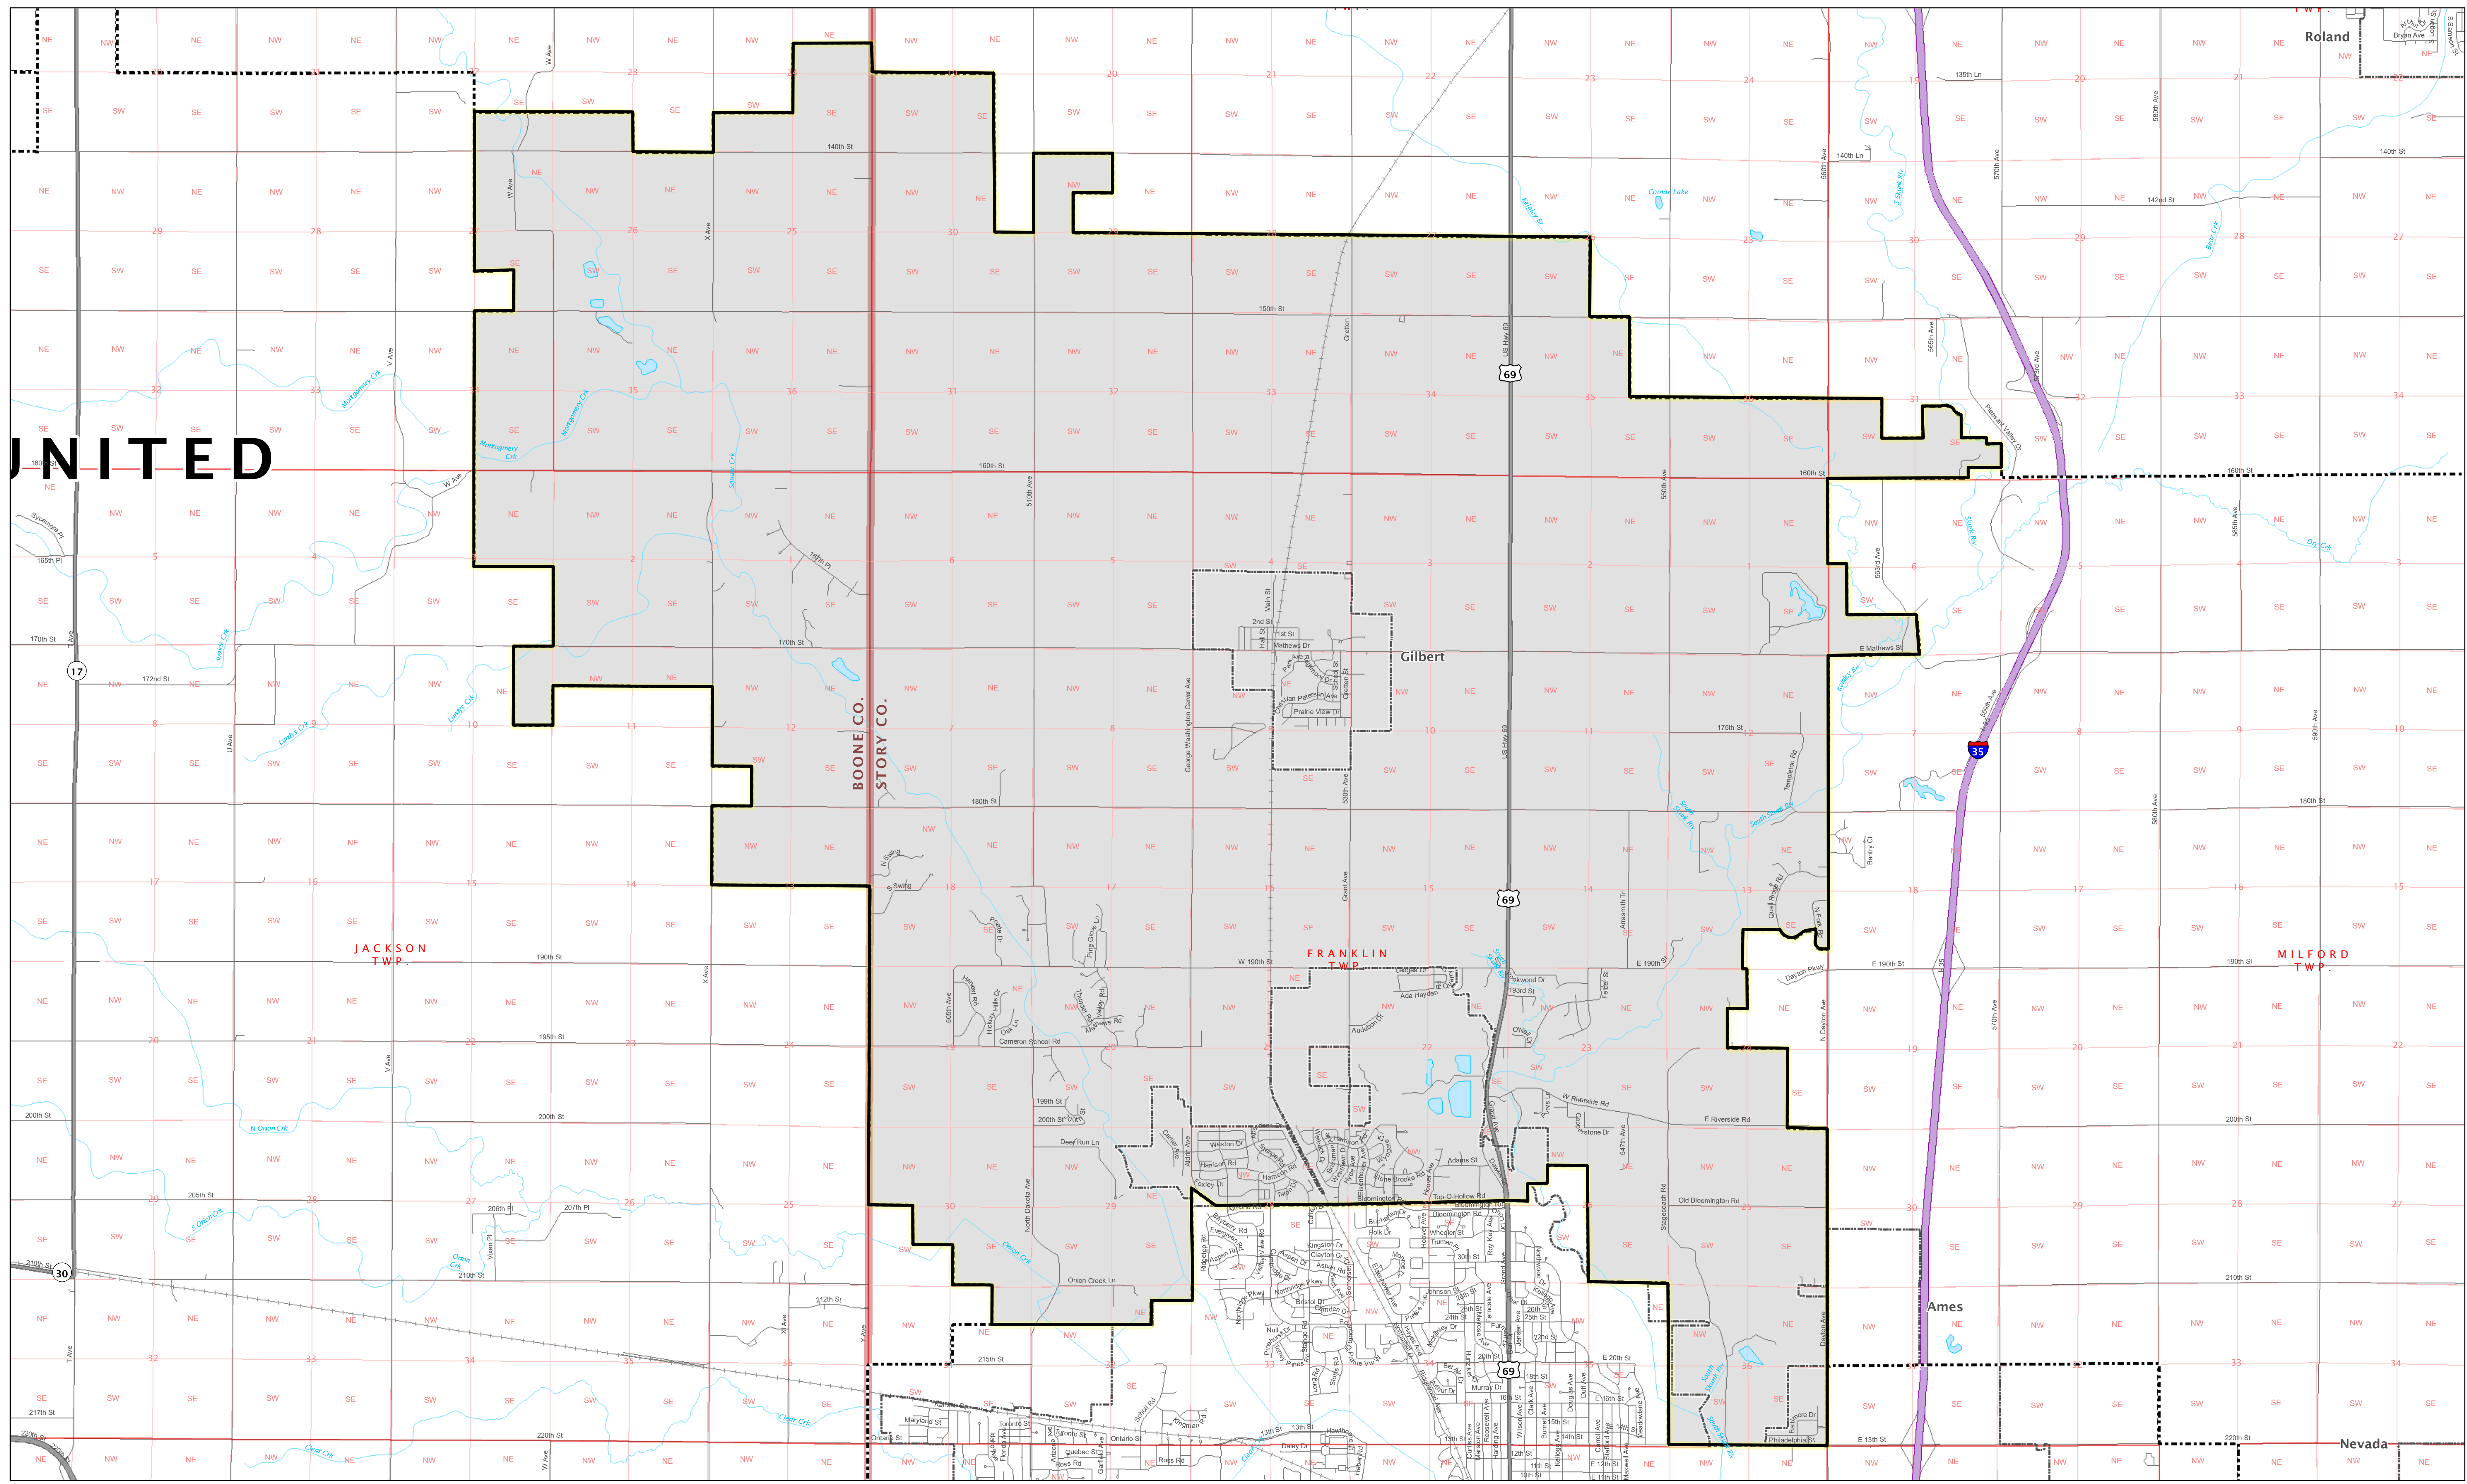

UNITED

Iowa Department of Education School District Boundary Verification 2021 - 2022

GILBERT

- GILBERT
- Other School District Boundary
- City

- Township
- Section
- County